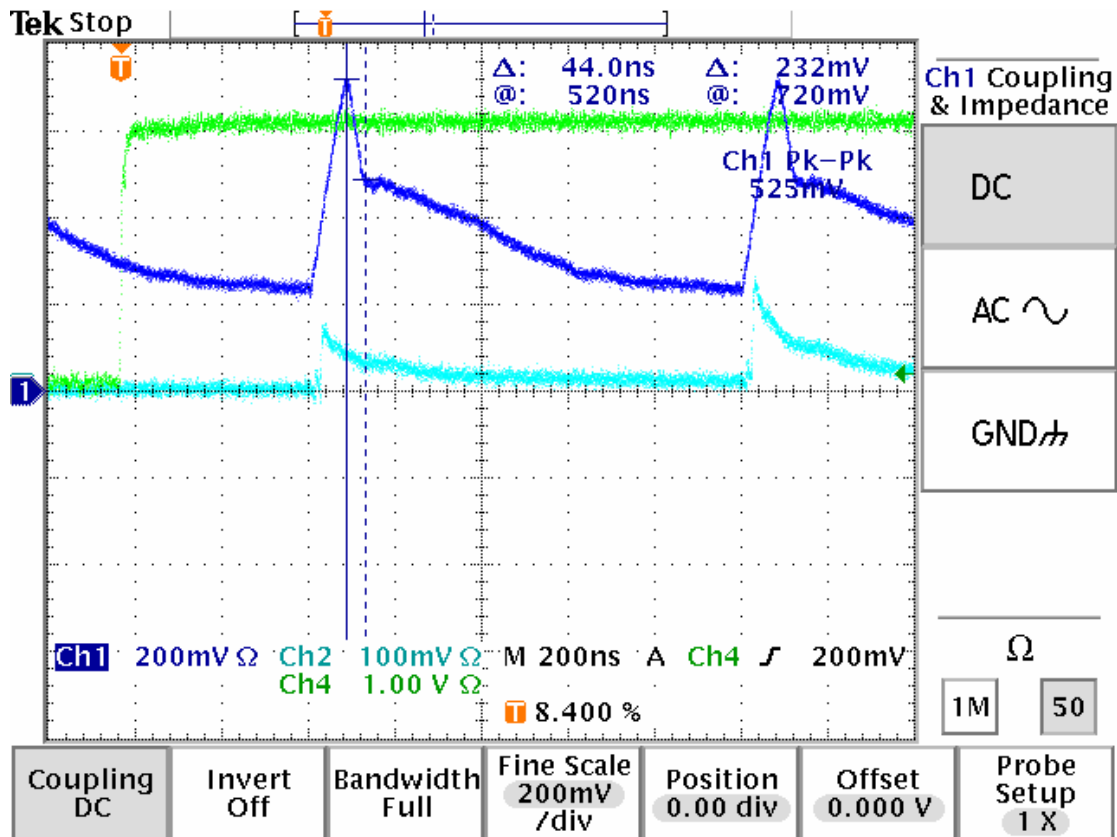

Trigger Signal : Event= A6, Delay Time=2.2ms

- Green: Trigger
- Yellow: PED-Signal , DC-coupled
- Blue: PMT-Output Signal

Trigger Signal : Event= A6, Delay Time=2.2ms

Green: Trigger
 Yellow: PED-Signal , DC-coupled
 Blue: PMT-Output Signal

Wireshcanner at Position : full IN

Trigger Signal : Event= A6, Delay Time=2.2ms

Green: Trigger
 Yellow: PED-Signal , DC-coupled
 Blue: PMT-Output Signal

Wireshcanner at Position : half IN

Trigger Signal : Event= A6, Delay Time=2.2ms

Green: Trigger

Yellow: PED-Signal , DC-coupled

Blue: PMT-Output Signal

Wireshanner at Position : full OUT