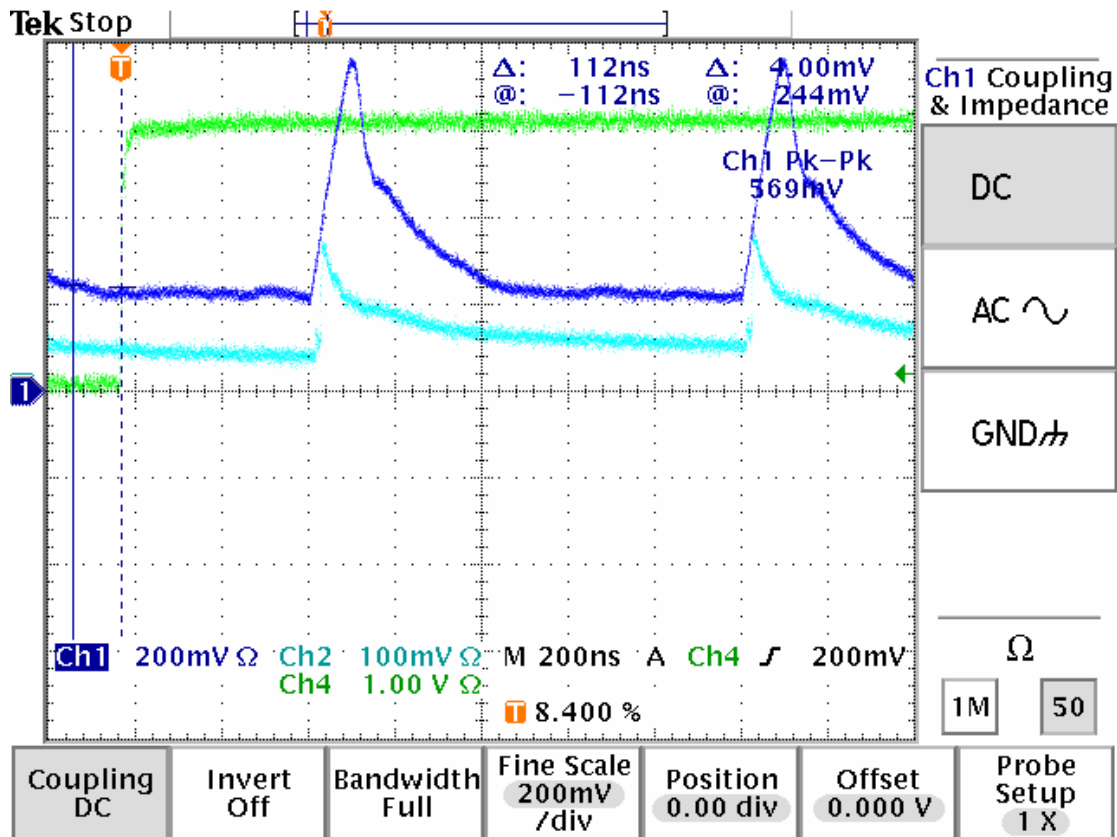

Trigger Signal : Event= A6, Delay Time=2.2ms

- Green: Trigger
- Yellow: PED-Signal , DC-coupled
- Blue: PMT-Output Signal

Trigger Signal : Event= A6, Delay Time=2.2ms

Green: Trigger
 Yellow: PED-Signal , DC-coupled
 Blue: PMT-Output Signal

Wireshcanner at Position : full IN

Trigger Signal : Event= A6, Delay Time=2.2ms

Green: Trigger
 Yellow: PED-Signal , DC-coupled
 Blue: PMT-Output Signal

Wireshcanner at Position : half IN

Trigger Signal : Event= A6, Delay Time=2.2ms

Green: Trigger

Yellow: PED-Signal , DC-coupled

Blue: PMT-Output Signal

Wireshanner at Position : full OUT