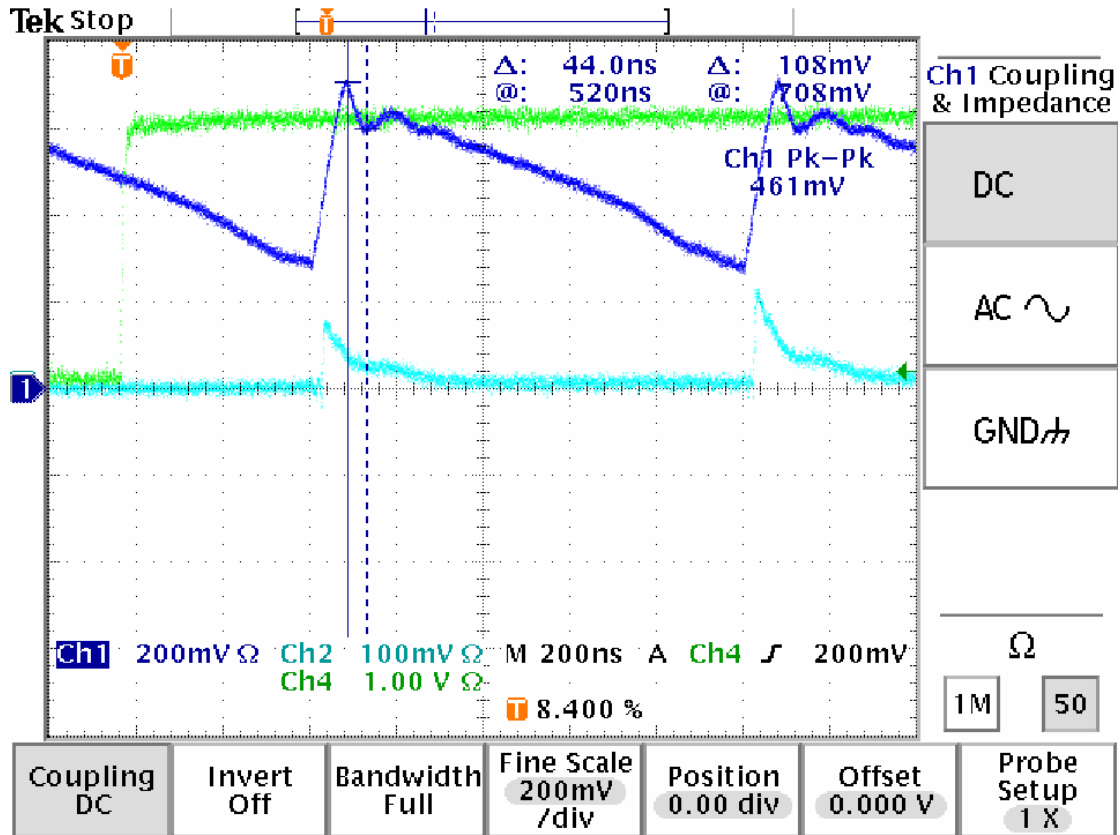

Trigger Signal : Event= A6, Delay Time=2.2ms

- Green: Trigger
- Yellow: PED-Signal , DC-coupled
- Blue: PMT-Output Signal

Trigger Signal : Event= A6, Delay Time=2.2ms

Green: Trigger
 Yellow: PED-Signal , DC-coupled
 Blue: PMT-Output Signal

Wireshcanner at Position : full IN

Trigger Signal : Event= A6, Delay Time=2.2ms

Green: Trigger
 Yellow: PED-Signal , DC-coupled
 Blue: PMT-Output Signal

Wireshcanner at Position : half IN

Trigger Signal : Event= A6, Delay Time=2.2ms

Green: Trigger

Yellow: PED-Signal , DC-coupled

Blue: PMT-Output Signal

Wireshanner at Position : full OUT